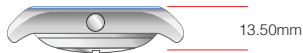

SIZE

Battery Caseback

Optical HR Caseback

THICKNESS

12.00mm

13.50mm

Optical
Heart Rate