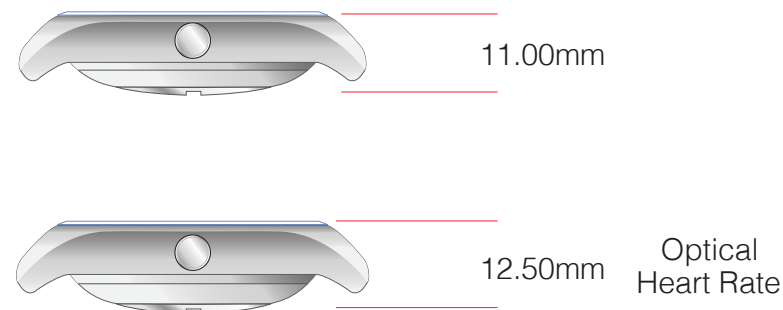

19-1007 S 16

19-1007 S 11

- Movement:** Hour, Minute, Small Second Hands
Control by 3 Motors
- RF Link:** Connect to IOS and Android mobile phone
- Features:** STOPPER, STEP, TIME/DATE,
TOUCH HEART RATE,
SLEEP & ALARM ALERT
- Stopper:** 1 sec Resolution up to 12 Hours
(Operation by App)
- Step:** Daily Steps from 1 to 12000 Steps
- Time:** 2 Hands, Hour/Minute/Date/Day/Step
- Date:** 1st to 31st
- Heart Rate:** ECG Finger Touch Heart Rate
works between 40-190BPM
- Sleep Alert:** Piezo Sound (Operation by App)
- Alarm Alert:** Piezo Sound (Operation by App)
- Incoming Phone:** Piezo Sound / LED Flashing
- Incoming Message:** Piezo Sound / LED Flashing
- Battery:** Lithium Battery, CR2025
- Battery Life:** 5 months typ, 8 months Max.
- No. of Button:** 1

SIZE

THICKNESS

19 009 P 33

19 009 P 30

19 009 P 32

19 009 P 44

19 009 P 40

19 009 P 55