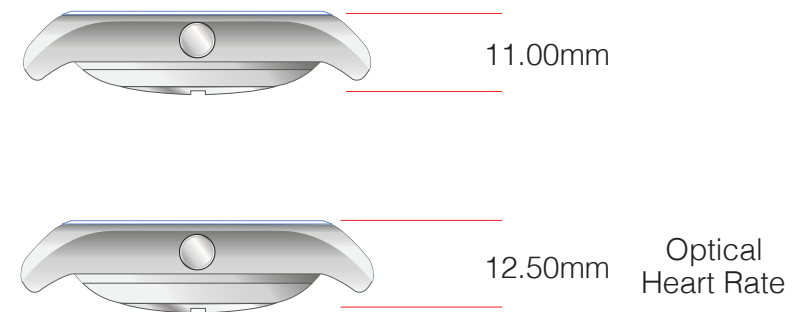

19-1007L S 21

19-1007L S 16

Scale 1:1

19-1007L S 11

- Movement:** Hour, Minute, Small Second Hands
Control by 3 Motors
- RF Link:** Connect to IOS and Android mobile phone
- Features:** STOPPER, STEP, TIME/DATE,
TOUCH HEART RATE,
SLEEP & ALARM ALERT
- Stopper:** 1 sec Resolution up to 12 Hours
(Operation by App)
- Step:** Daily Steps from 1 to 12000 Steps
- Time:** 2 Hands, Hour/Minute/Date/Day/Step
- Date:** 1st to 31st
- Heart Rate:** ECG Finger Touch Heart Rate
works between 40-190BPM
- Sleep Alert:** Piezo Sound (Operation by App)
- Alarm Alert:** Piezo Sound (Operation by App)
- Incoming Phone:** Piezo Sound / LED Flashing
- Incoming Message:** Piezo Sound / LED Flashing
- Battery:** Lithium Battery, CR2025
- Battery Life:** 5 months typ, 8 months Max.
- No. of Button:** 1

SIZE

THICKNESS

19 009L P 33

19 009L P 30

19 009L P 32

19 009L P 44

19 009L P 40

Scale 1:1