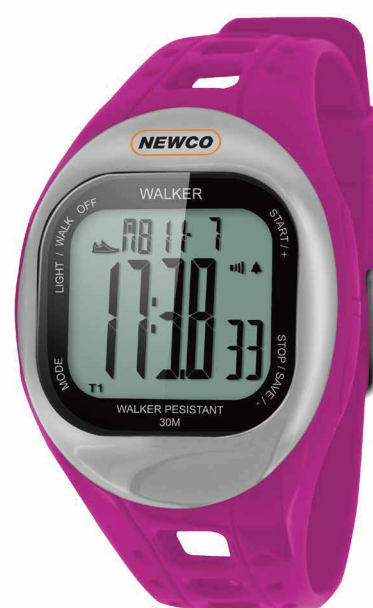

04-112A-F

CASE DIMENSION: 40 (mm) X 45 (mm) X12 (mm)

WEIGHT: 44 g