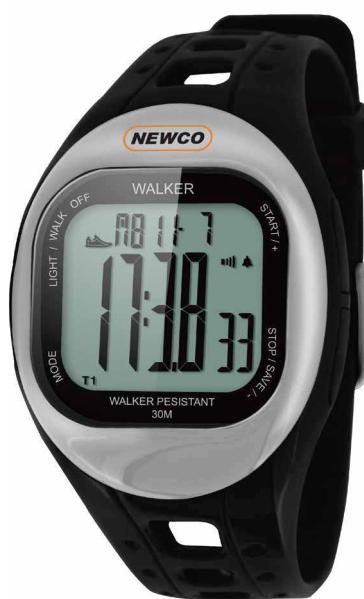

Runner S

Display:
Black & White TN LCD Sunlight Readable.
2 Lines 12 Digits (7-Segment).
Low Power EL Backlight.

Pedometer:
Low power accurate 3D accelerometer for step sensor.
24/7 step monitor.
Step count auto clear to zero at 12:00am everyday automatically.

Time:
Time with Hour, Minute, Second.
Calendar with Weekday, Month, Date.
Full auto Calendar from 2018 - 2049.

Chronograph:
Resolution 1/100 sec for the 1st hour and 1 sec for others.
Working range from 0 - 23Hr 59Min 59Sec.
Split and Lap time measurement.

Timer:
Resolution 1 sec.
Working range from 0 - 23Hr 59Min 59Sec.
Two mode operation: Count Down Stop and Count Down Repeat.
Buzzer sound alert when time counts down to zero.

Alarm:
Daily alarm with alarm hour and minute.
Buzzer alert at alarm time everyday if alarm function is on.
Hourly chime signal alert every hour if chime function is on.

Water Resistance:
5 ATM

Battery:
Lithium Battery CR2032.
Battery Life 1.5 Years (Normal usage)

04-112A-C

CASE DIMENSION: 40 (mm) X 45 (mm) X12 (mm)

WEIGHT: 44 g