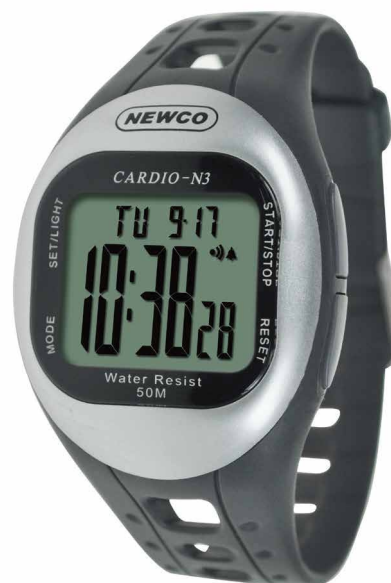

Runner S

Display:
Black & White TN LCD Sunlight Readable.
2 Lines 12 Digits (7-Segment).
Low Power EL Backlight.

Pedometer:
Low power accurate 3D accelerometer for step sensor.
24/7 step monitor.
Step count auto clear to zero at 12:00am everyday automatically.

Time:
Time with Hour, Minute, Second.
Calendar with Weekday, Month, Date.
Full auto Calendar from 2018 - 2049.

Chronograph:
Resolution 1/100 sec for the 1st hour and 1 sec for others.
Working range from 0 - 23Hr 59Min 59Sec.
Split and Lap time measurement.

Timer:
Resolution 1 sec.
Working range from 0 - 23Hr 59Min 59Sec.
Two mode operation: Count Down Stop and Count Down Repeat.
Buzzer sound alert when time counts down to zero.

Alarm:
Daily alarm with alarm hour and minute.
Buzzer alert at alarm time everyday if alarm function is on.
Hourly chime signal alert every hour if chime function is on.

Water Resistance:
5 ATM

Battery:
Lithium Battery CR2032.
Battery Life 1.5 Years (Normal usage)

04-112A-B

CASE DIMENSION: 40 (mm) X 45 (mm) X12 (mm)

WEIGHT: 44 g