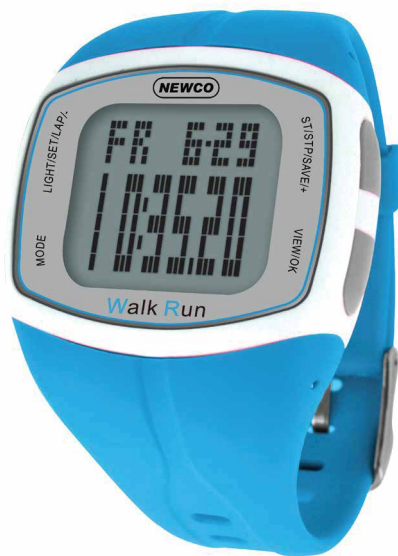

Runner S

Display:
Black & White TN LCD Sunlight Readable.
2 Lines 12 Digits (7-Segment).
Low Power EL Backlight.

Pedometer:
Low power accurate 3D accelerometer for step sensor.
24/7 step monitor.
Step count auto clear to zero at 12:00am everyday automatically.

Time:
Time with Hour, Minute, Second.
Calendar with Weekday, Month, Date.
Full auto Calendar from 2018 - 2049.

Chronograph:
Resolution 1/100 sec for the 1st hour and 1 sec for others.
Working range from 0 - 23Hr 59Min 59Sec.
Split and Lap time measurement.

Timer:
Resolution 1 sec.
Working range from 0 - 23Hr 59Min 59Sec.
Two mode operation: Count Down Stop and Count Down Repeat.
Buzzer sound alert when time counts down to zero.

Alarm:
Daily alarm with alarm hour and minute.
Buzzer alert at alarm time everyday if alarm function is on.
Hourly chime signal alert every hour if chime function is on.

Water Resistance:
5 ATM

Battery:
Lithium Battery CR2032.
Battery Life 1.5 Years (Normal usage)

11-180-C

CASE DIMENSION: 41 (mm) X 34 (mm) X12 (mm)

WEIGHT: 45 g