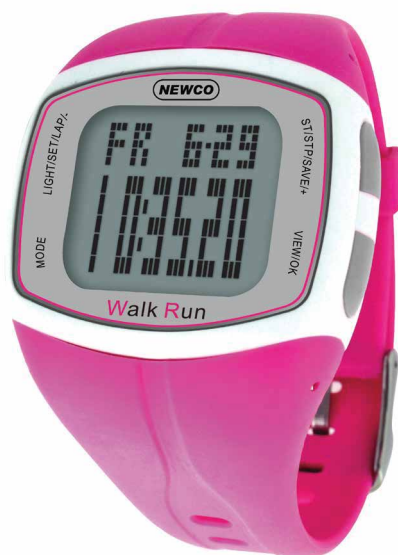

Runner S

Display:
Black & White TN LCD Sunlight Readable.
2 Lines 12 Digits (7-Segment).
Low Power EL Backlight.

Pedometer:
Low power accurate 3D accelerometer for step sensor.
24/7 step monitor.
Step count auto clear to zero at 12:00am everyday automatically.

Time:
Time with Hour, Minute, Second.
Calendar with Weekday, Month, Date.
Full auto Calendar from 2018 - 2049.

Chronograph:
Resolution 1/100 sec for the 1st hour and 1 sec for others.
Working range from 0 - 23Hr 59Min 59Sec.
Split and Lap time measurement.

Timer:
Resolution 1 sec.
Working range from 0 - 23Hr 59Min 59Sec.
Two mode operation: Count Down Stop and Count Down Repeat.
Buzzer sound alert when time counts down to zero.

Alarm:
Daily alarm with alarm hour and minute.
Buzzer alert at alarm time everyday if alarm function is on.
Hourly chime signal alert every hour if chime function is on.

Water Resistance:
5 ATM

Battery:
Lithium Battery CR2032.
Battery Life 1.5 Years (Normal usage)

11-180-A

CASE DIMENSION: 41 (mm) X 34 (mm) X12 (mm)

WEIGHT: 45 g