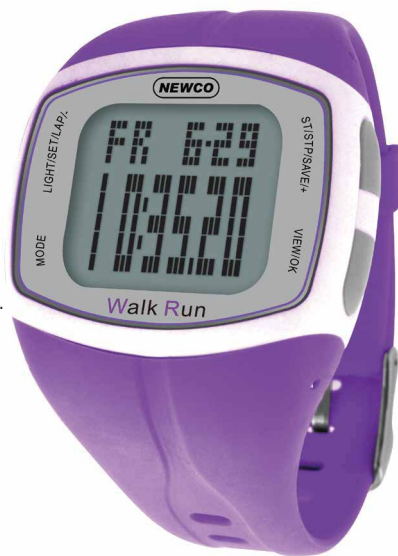

Runner S

Display:
Black & White TN LCD Sunlight Readable.
2 Lines 12 Digits (7-Segment).
Low Power EL Backlight.

Pedometer:
Low power accurate 3D accelerometer for step sensor.
24/7 step monitor.
Step count auto clear to zero at 12:00am everyday automatically.

Time:
Time with Hour, Minute, Second.
Calendar with Weekday, Month, Date.
Full auto Calendar from 2018 - 2049.

Chronograph:
Resolution 1/100 sec for the 1st hour and 1 sec for others.
Working range from 0 - 23Hr 59Min 59Sec.
Split and Lap time measurement.

Timer:
Resolution 1 sec.
Working range from 0 - 23Hr 59Min 59Sec.
Two mode operation: Count Down Stop and Count Down Repeat.
Buzzer sound alert when time counts down to zero.

Alarm:
Daily alarm with alarm hour and minute.
Buzzer alert at alarm time everyday if alarm function is on.
Hourly chime signal alert every hour if chime function is on.

Water Resistance:
5 ATM

Battery:
Lithium Battery CR2032.
Battery Life 1.5 Years (Normal usage)

11-180-E

CASE DIMENSION: 41 (mm) X 34 (mm) X12 (mm)

WEIGHT: 45 g