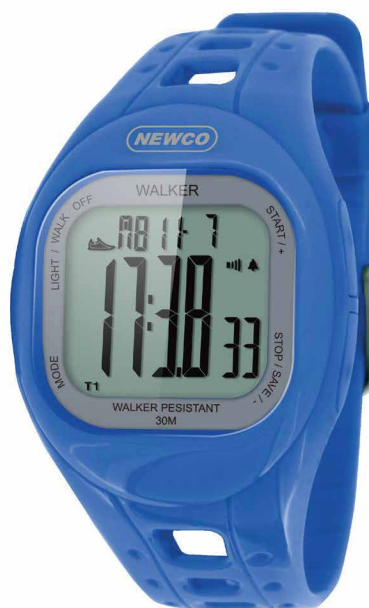

Runner S

Display:
Black & White TN LCD Sunlight Readable.
2 Lines 12 Digits (7-Segment).
Low Power EL Backlight.

Pedometer:
Low power accurate 3D accelerometer for step sensor.
24/7 step monitor.
Step count auto clear to zero at 12:00am everyday automatically.

Time:
Time with Hour, Minute, Second.
Calendar with Weekday, Month, Date.
Full auto Calendar from 2018 - 2049.

Chronograph:
Resolution 1/100 sec for the 1st hour and 1 sec for others.
Working range from 0 - 23Hr 59Min 59Sec.
Split and Lap time measurement.

Timer:
Resolution 1 sec.
Working range from 0 - 23Hr 59Min 59Sec.
Two mode operation: Count Down Stop and Count Down Repeat.
Buzzer sound alert when time counts down to zero.

Alarm:
Daily alarm with alarm hour and minute.
Buzzer alert at alarm time everyday if alarm function is on.
Hourly chime signal alert every hour if chime function is on.

Water Resistance:
5 ATM

Battery:
Lithium Battery CR2032.
Battery Life 1.5 Years (Normal usage)

04-112A-E

CASE DIMENSION: 40 (mm) X 45 (mm) X12 (mm)

WEIGHT: 44 g