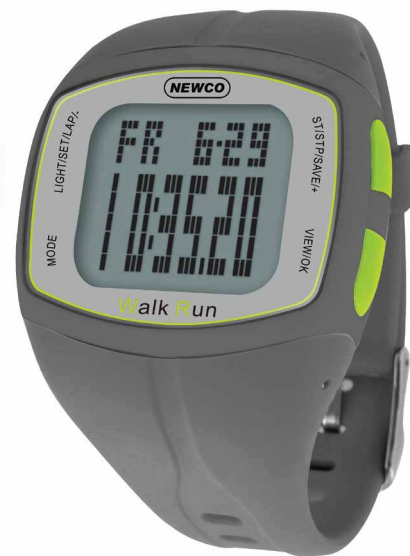

Runner S

Display:
Black & White TN LCD Sunlight Readable.
2 Lines 12 Digits (7-Segment).
Low Power EL Backlight.

Pedometer:
Low power accurate 3D accelerometer for step sensor.
24/7 step monitor.
Step count auto clear to zero at 12:00am everyday automatically.

Time:
Time with Hour, Minute, Second.
Calendar with Weekday, Month, Date.
Full auto Calendar from 2018 - 2049.

Chronograph:
Resolution 1/100 sec for the 1st hour and 1 sec for others.
Working range from 0 - 23Hr 59Min 59Sec.
Split and Lap time measurement.

Timer:
Resolution 1 sec.
Working range from 0 - 23Hr 59Min 59Sec.
Two mode operation: Count Down Stop and Count Down Repeat.
Buzzer sound alert when time counts down to zero.

Alarm:
Daily alarm with alarm hour and minute.
Buzzer alert at alarm time everyday if alarm function is on.
Hourly chime signal alert every hour if chime function is on.

Water Resistance:
5 ATM

Battery:
Lithium Battery CR2032.
Battery Life 1.5 Years (Normal usage)

11-180-D

CASE DIMENSION: 41 (mm) X 34 (mm) X12 (mm)

WEIGHT: 45 g