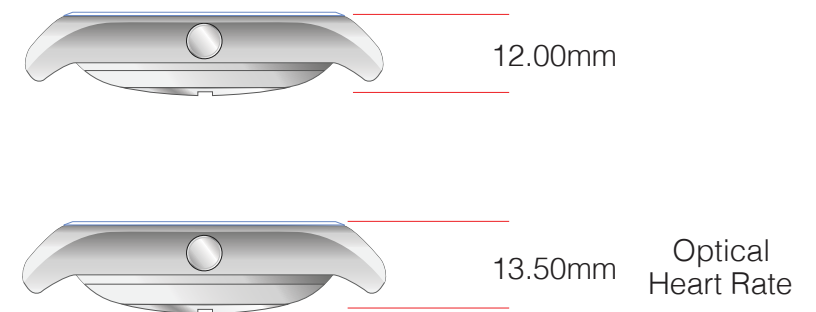

Scale 1:1

272002 S 20

272002 S 10

272002 S 21

- Hybrid smart watch with analog watch face and OLED display.
- Analog 2 hands always display current time.
- High resolution 128 X 80 dots OLED display.
- 24 hours automatically tracks steps, distance.
- 24 hours heart rate monitor (Option).
- Floors climbed (Option).
- Stay connected with smart phone with notification for incoming calls, text messages etc with compatible to smart phone.
- Stay update time, calendar, weather status with smart phone.
- Automatic sleep monitor tracks your sleep profile of deep sleep, light sleep and wake up time.
- Connects with your smart phone's GPS to track outdoor activities (Option).
- Preloaded Apps for different sports.
- **Different alert option:** Light, Buzzer sound or Vibration.
- **Battery:** Internal rechargeable lithium-ion battery.
- **Battery life:** up to 7 days normal usage.
- **Unit dimension:** Diameter 44.00mm, thickness 12.00mm.
- **Case material:** Stainless steel / Plastic.
- **Lens material:** Crystal.
- **Water Rating:** 5 ATM.

SIZE

THICKNESS

19-049C P 33

19-049C P 30

19-049C P 32

19-049C P 44

19-049C P 55

Scale 1:1

19-049C P 55

19-049C P 771

19-049C P 46

Scale 1:1

19-049C P 03

19-049C P 00

WATCH DIMENSION: 44.00MM

BAND SIZE: 18MM