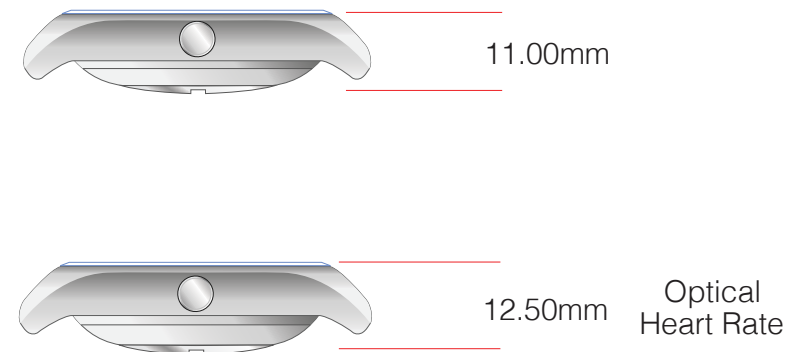

19 3006 S 15

19 3006 S 23

- Movement:** Hour, Minute, Small Second Hands
Control by 3 Motors
- RF Link:** Connect to IOS and Android mobile phone
- Features:** STOPPER, STEP, TIME/DATE,
TOUCH HEART RATE,
SLEEP & ALARM ALERT
- Stopper:** 1 sec Resolution up to 12 Hours
(Operation by App)
- Step:** Daily Steps from 1 to 12000 Steps
- Time:** 2 Hands, Hour/Minute/Date/Day/Step
- Date:** 1st to 31st
- Heart Rate:** ECG Finger Touch Heart Rate
works between 40-190BPM
- Sleep Alert:** Piezo Sound (Operation by App)
- Alarm Alert:** Piezo Sound (Operation by App)
- Incoming Phone:** Piezo Sound / LED Flashing
- Incoming Message:** Piezo Sound / LED Flashing
- Battery:** Lithium Battery, CR2025
- Battery Life:** 5 months typ, 8 months Max.
- No. of Button:** 1

SIZE

THICKNESS

19-049H P 33

19-049H P 30

19-049H P 35

19-049H P 66

19-049H P 50

Scale 1:1